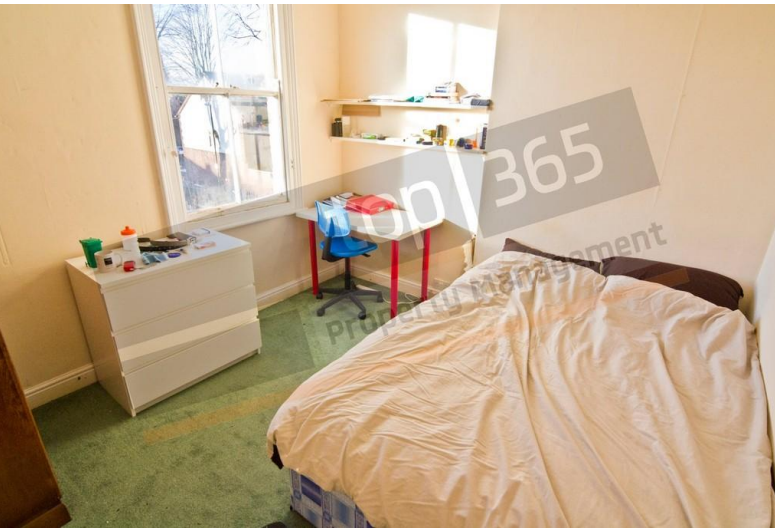

## Harlaxton Drive

NG7

£90 pppw

6 Bedrooms

- Fully Furnished
- Close to local amenities
- In a popular location
- Large living room

#### Living Room:

- The living comes with a sofa and arm chair, a coffee table, TV and fireplace.

#### Bedroom:

- Each double bedroom has a double bed, wardrobe, chest of drawers and study desk.

#### Bathroom:

- The bathroom has a shower fitted, frosted glass and blind for extra privacy.